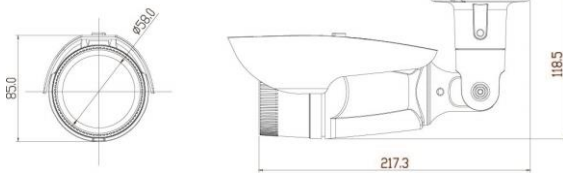

NETWORK IP CAMERA

HIP-HP542V5

5MP NETWORK IP IR BULLET CAMERA

STARVIS **H.265** **WDR**

Features

- Sony STARVIS 5.69MP Image Sensor
- Ultra low light color camera(0.01lux/F1.2)
- Triple codec(H.265, H.264, MJPEG)
- Triple Stream
- Max 30fps @ all resolution
- Support Onvif/PoE/External Video
- DOL True WDR
- IR LED : 42 units(40m)
- True Day & Night
- Motorized VF Lens 2.8~12mm
- IP66 Weatherproof

Camera Specifications

IMAGE	Image Sensor	Sony Starvis 5.69MP(1/2.8") Image Sensor
	Scan System	Progressive Scan
	Total Pixels	2704(H) x 2104(V), 5.68 Mega Pixels
	Effective Pixels	2616(H) x 1964(V), 58.13 Mega Pixels
Function	Day & Night	Auto / Day(Color) / Night(BW)
	Privacy Area	On / Off (8 Programmable Zones)
	Motion Detection	432 Zone (On / Off, 1~5step)
	W D R	DOL True WDR
	3D DNR	2DNR, 3DNR
	S/N Ratio	More 52dB
	BLC	HLC, BLC
	Digital Zoom	16x
	Degof/LDS/Mirror	On / Off
	White Balance	Auto/Push/Indoor/Outdoor/Fluorescent/User
Lens	Focal Length	Motorized VF Lens 2.8~12mm
IR LEDs	IR LEDs	42 units
Electrical	Power Supply	DC12[V] ±10% / Max 750mA
	Operating Temp.	-10°C ~ +50°C
Environmental	Preservation Temp.	-20°C ~ +60°C
	Humidity	0% ~ 80%
Mechanical	Weight.	Approx. 750g(W/Sunshield & Bracket)

Network Specifications

System	OS	Embedded Linux
Network	Interface	RJ45 10/100 Base-T
	Protocol	TCP/IP,UDP/IP,RTP,RTSP,RTCP,NTP, HTTP,DHCP,FTP,SMTP,DNS,DDNS
	Onvif	ver17.06
	DDNS	lplinker.net
Video	Simultaneous Access	Max. 10 user
	Compress Format	H.265, H.264, MJPEG
	Resolution	2560x1920/2560x1440/2048x1536/1600x1200 /1920x1080/1280x1024/1280x960/640x480/ 640x360/320x240/320x180
	Frame Rate	Max. 30fps @all resolution
	Streaming	Triple Stream (Stream1,2,3) RTP/RTSP, UnicastRTP, Multicast RTP
Audio	Compress Format	G.711 u-law
	Streaming	Two way
Event	Sensor In	1(NC/NO)
	Alarm Out	1 (Digital Output, Open Collector)
Web Browser	OS	Windows 7, 8, 10
	Manager	IE(over 11), Firefox, Safari, Opera
	Viewer	IE only (Active-X)

*Specification and Design are subject to change without notice